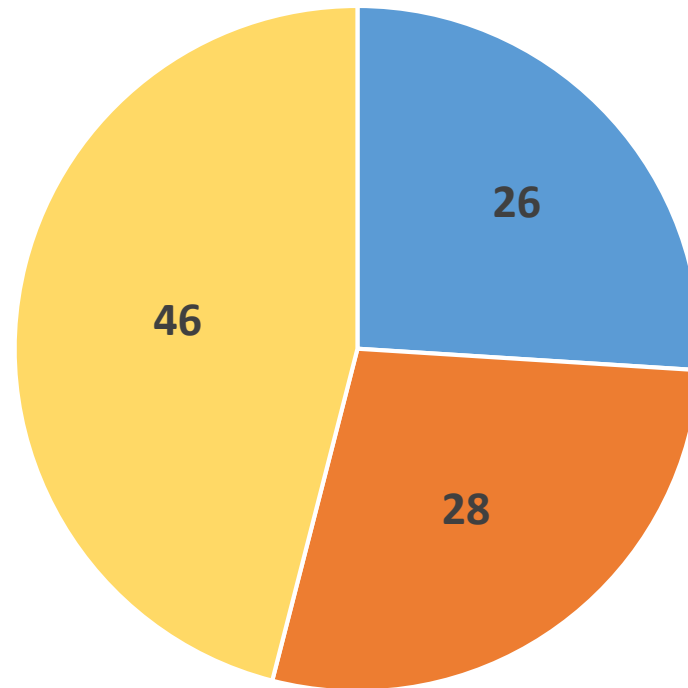

Wearing course systems on Federal highways in Germany in % (situation in 2003)

ASSOCIATION INTERNATIONALE DE L'ASPHALTE AIA
INTERNATIONAL MASTIC ASPHALT ASSOCIATION IMAA
INTERNATIONALE GUSSASPHALT-VEREINIGUNG IGV
SEILERSTR. 22 BOX 5853 CH 3001 BERN
PHONE +41 (0)31 310 20 32 FAX +41 (0)31 310 20 35
INFO@MASTIC-ASPHALT.EU WWW.MASTIC-ASPHALT.EU